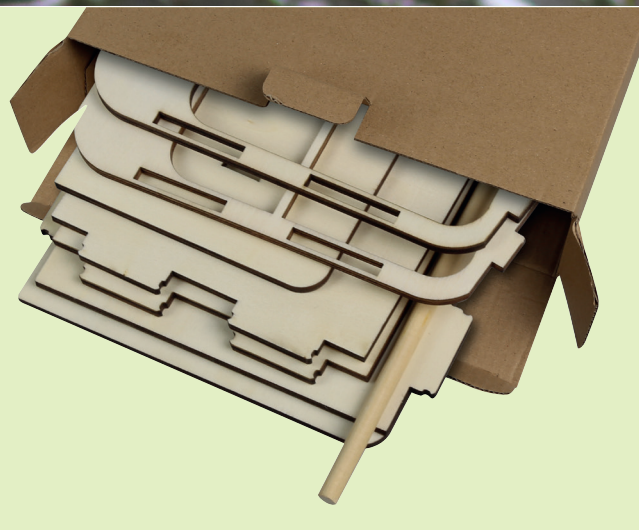

OTHER FEATURES

Size:

Kit – 30 × 180 × 60 mm

Assembled – 155 × 180 × 210 mm

Material: certified Wood

Scope of delivery: Set of eight parts

Packaging: Single / recycled cardboard

Accessories: Bilingual instructions

eco shell charger desktop tool & charger

- > Desk organiser tool made from recycled cardboard
- > Integrated 10 Watt charging station
- > Supports all induction-enabled smartphones
- > Cable cover made of biocompatible plastic (PLA)
- > USB Type-C connector
- > LED status indicator
- > Large advertising space
- > Individual CO2 laser engraving