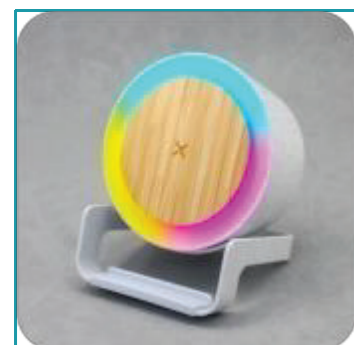

M35-WS

Wireless Charging Bluetooth Speaker

Loudspeaker Output: 3W/5W Input: Type-C Wireless Output: 5W/10W Size: 137.5x110x92mm

Charging Vertically & Horizontally

Multifunctional Mobile Phone Stand

Colorful RGB light / OEM Led Logo