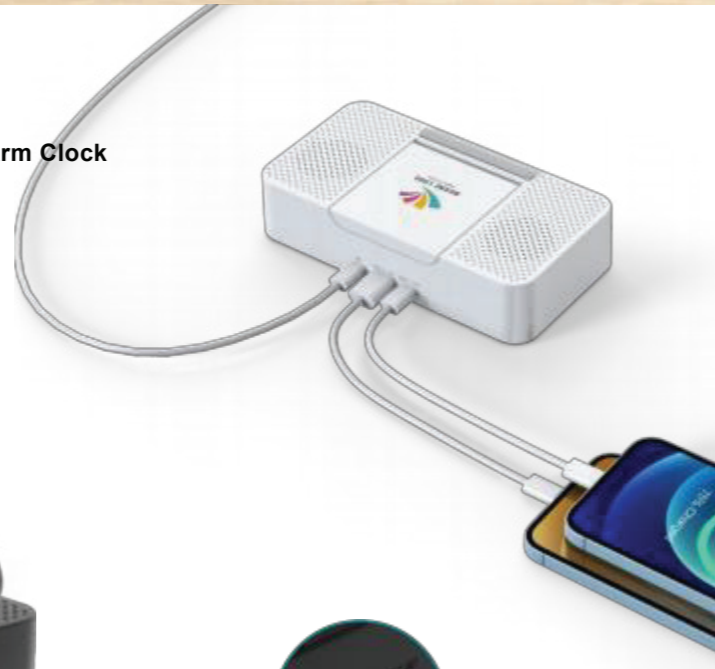

M35W

Night Light Wireless Charger and Speaker with LED Logo

Loudspeaker Output: 3W Wireless Output: 5W/10W/15W Size: 137.5x110x100mm
 Weight: 5W 308g,10W 319g,15W 319g Built-in Battery: Optional

Colorful RGB light / OEM Led Logo

Customized Design For Your Brand

M36

Foldable Wireless Charger and Speaker with Alarm Clock

15W Wireless Charger / Dual 3W Loudspeaker /
 Alarms & Snooze Mode / Digital Display / Foldable Mobile Stand
 Type-C Input: 12V/2.25A, 9V/3A USB-A & USB-C Output: 5V/1A
 Wireless Output: 15W / 10W / 7.5W / 5W Size: 162.8x86.8x39.7mm