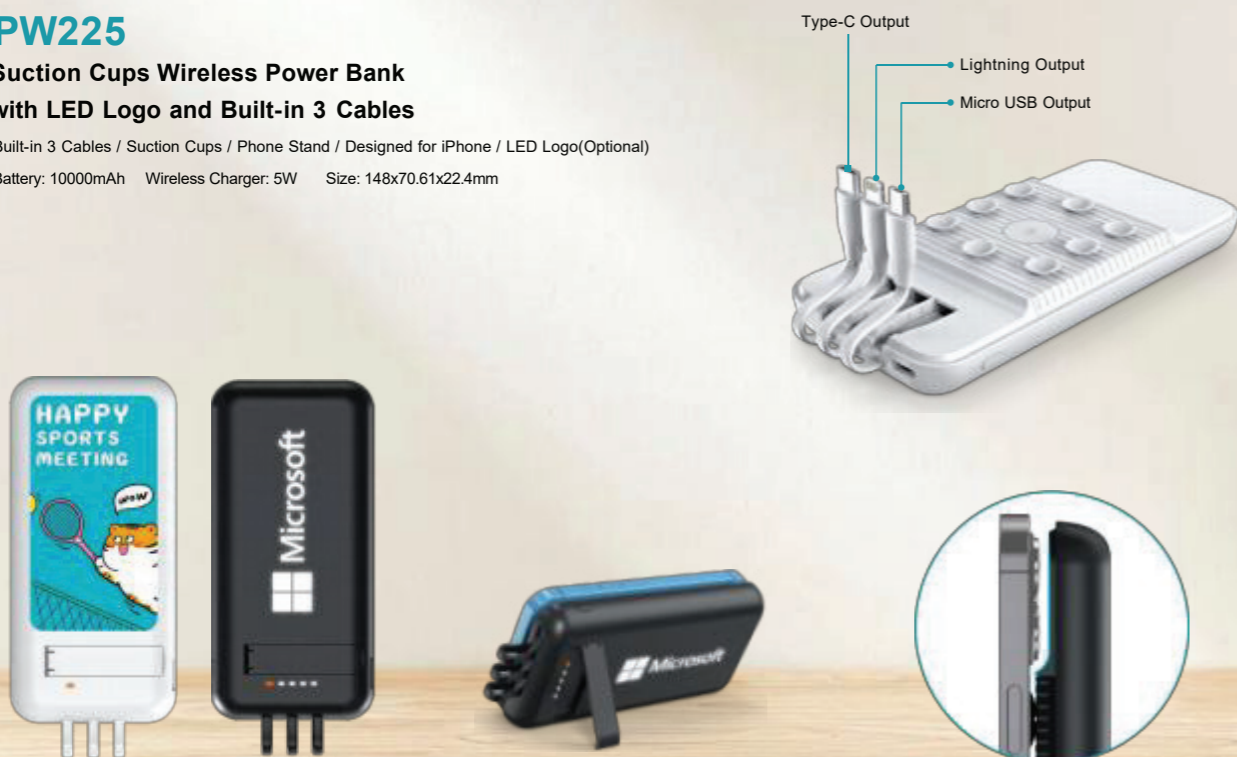

PW225

Suction Cups Wireless Power Bank with LED Logo and Built-in 3 Cables

Built-in 3 Cables / Suction Cups / Phone Stand / Designed for iPhone / LED Logo(Optional)

Battery: 10000mAh Wireless Charger: 5W Size: 148x70.61x22.4mm