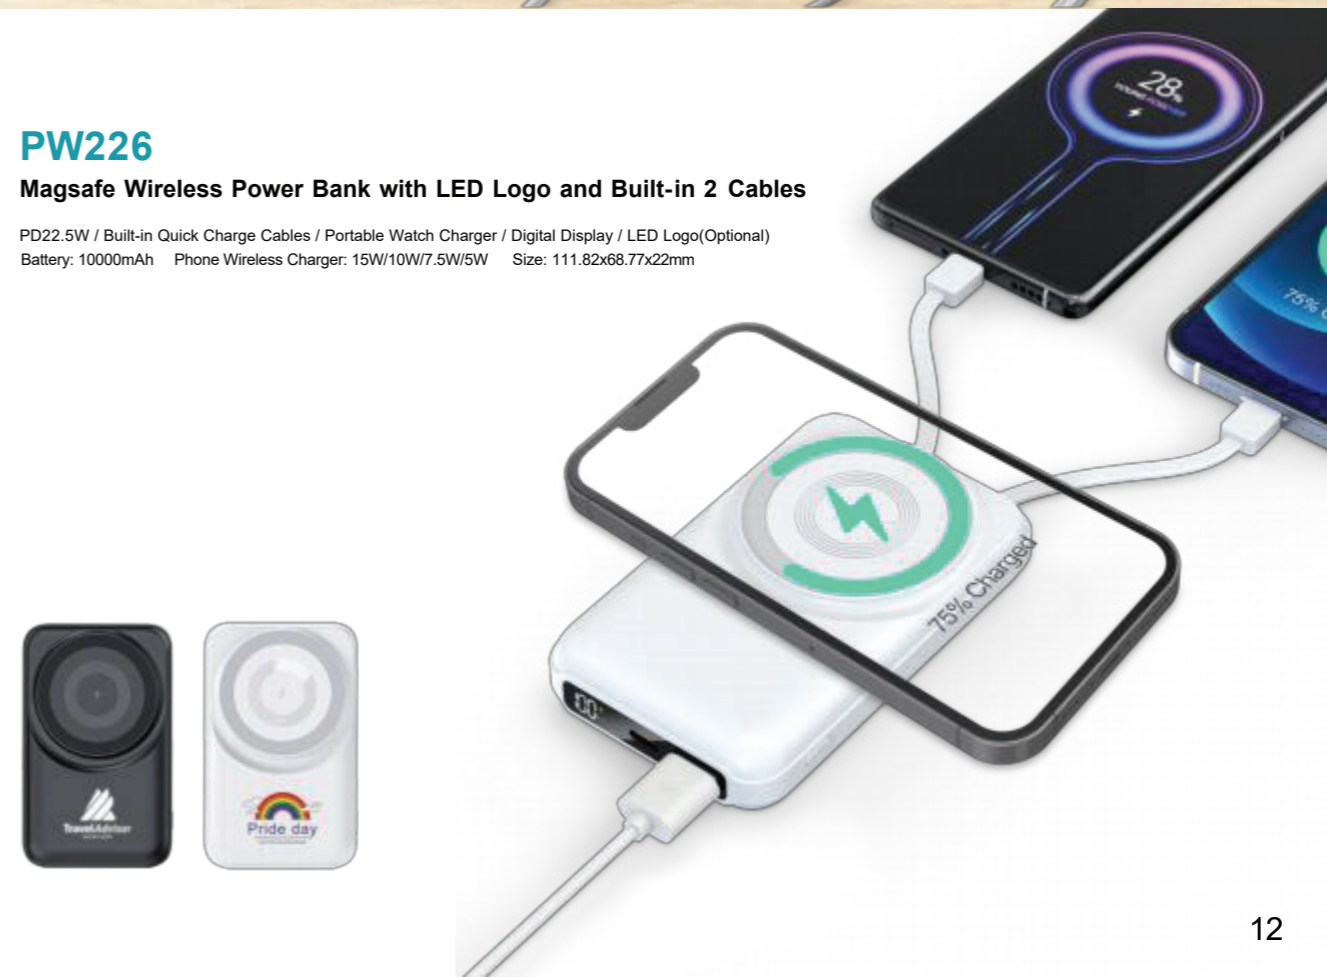

PW226

Magsafe Wireless Power Bank with LED Logo and Built-in 2 Cables

PD22.5W / Built-in Quick Charge Cables / Portable Watch Charger / Digital Display / LED Logo(Optional)

Battery: 10000mAh Phone Wireless Charger: 15W/10W/7.5W/5W Size: 111.82x68.77x22mm