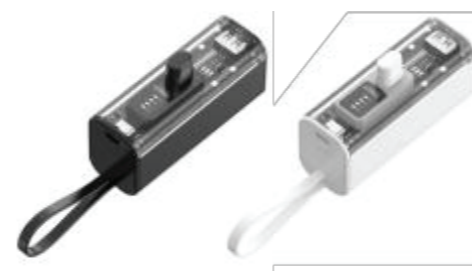

P1173

Battery: 4500mAh
Size: 85x30x38.5mm